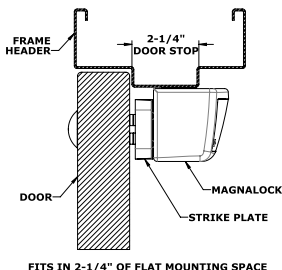

SPECIFICATIONS

- UL 1034 Burglary- Resistant Listed
- UL 10C Listed
- CAN4-S104, CAN/ULC Listed
- UL 294 Recognized Component