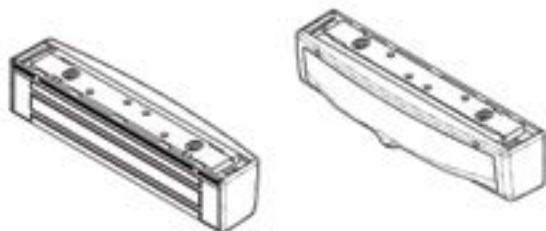

PIR + CAMERA