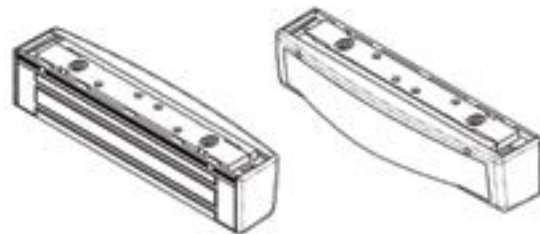

DUAL VOLTAGE

GRADE 1

FIRE RATED

MAGNACARE WARRANTY

LISTED