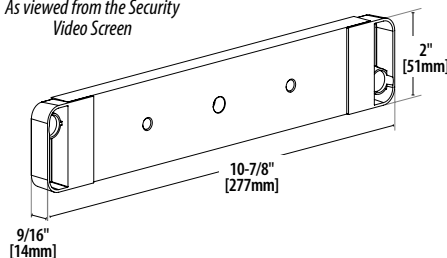

DUAL VOLTAGE

GRADE 1

FIRE RATED

SECURITRON
ASSA ABLOY