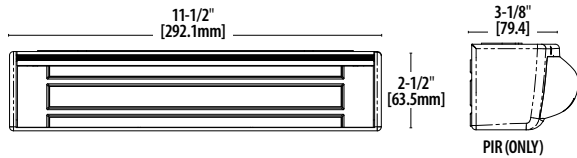

PRODUCT FEATURES AND SPECIFICATIONS:

- All M680 features and standards from page 14

SPECIAL PRODUCT FEATURES:

- Adjustable passive infrared (PIR) Request to Exit
  - Automatically cuts power to the M680 for egress
  - Request to exit (REX) output
  - Easily adjustable beam pattern
  - Adjustable relock timer

Dimensions:

M680BDX Magnalock:
11-1/2" L x 3-1/8" D x 2-1/2" H
Strike:
10-7/8" L x 9/16" D x 2" H

Electrical:

Magnalock Power
550mA (± 10%) at 12VDC
300mA (± 10%) at 24VDC

REX Power*

25mA (± 10%) at 12VDC
10mA (± 10%) at 24VDC

*A separate continuous power input is required to power the REX

M680BDX

The Smart, Stylish and Secure Magnalock® with Integrated Adjustable Passive Infrared Request to Exit

The M680BDX with Integrated Request to Exit provides optimum coverage for detecting an approaching person so the door unlocks for egress. The configurability of the passive infrared beam allows the detection area to be tailored to your environment, for better accuracy.

MODELS

PART # | Description

Magnalock model M680 with REX

Model	Description
M680BDX	M680 w/ REX in Satin Aluminum
M680BDX-313	M680 w/ REX, Satin Brown
M680BDX-335	M680 w/ REX, Satin Black
M680BDX-605	M680 w/ REX, Polished Brass
M680BDX-606	M680 w/ REX, Satin Brass
M680BDX-612	M680 w/ REX, Satin Bronze

Safety Note: Securitron recommends an emergency exit button be used in conjunction with the M680BDX to meet applicable building and life safety codes.

DUAL VOLTAGE

GRADE 1

FIRE RATED

MAGNACARE WARRANTY

LISTED