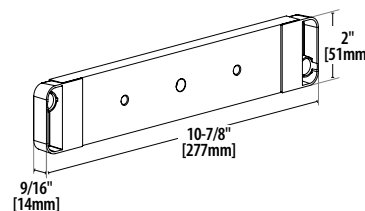

MODELS

PART # | Description

M680BD	M680 Standard Magalock (w/BondSTAT, DPS) in Satin Aluminum
M680BD-313	M680 Standard Magalock, Satin Brown
M680BD-335	M680 Standard Magalock, Satin Black
M680BD-605	M680 Standard Magalock, Polished Brass
M680BD-606	M680 Standard Magalock, Satin Brass
M680BD-612	M680 Standard Magalock, Satin Bronze

For flexible mounting brackets, see page 26.