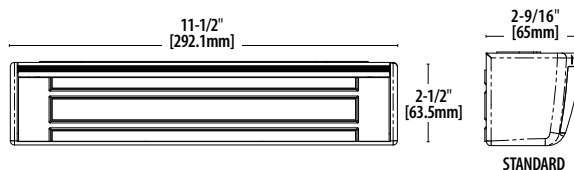

MODELS

PART # | Description

M680BD	M680 Standard Magalock (w/BondSTAT, DPS) in Satin Aluminum
M680BD-313	M680 Standard Magalock, Satin Brown
M680BD-335	M680 Standard Magalock, Satin Black
M680BD-605	M680 Standard Magalock, Polished Brass
M680BD-606	M680 Standard Magalock, Satin Brass
M680BD-612	M680 Standard Magalock, Satin Bronze

For flexible mounting brackets, see page 26.