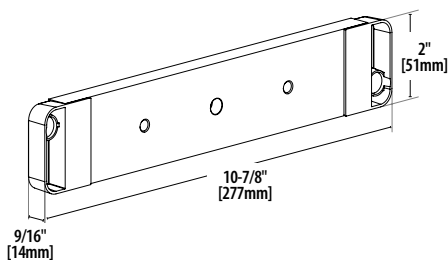

PRODUCT FEATURES AND SPECIFICATIONS:

- All M680 features and standards from page 14

SPECIAL PRODUCT FEATURES:

- Adjustable passive infrared (PIR) Request to Exit
  - Automatically cuts power to the M680 for egress
  - Request to exit (REX) output
  - Easily adjustable beam pattern
  - Adjustable relock timer

Dimensions:

M680BDX Magnalock:
11-1/2" L x 3-1/8" D x 2-1/2" H
Strike:
10-7/8" L x 9/16" D x 2" H

Electrical:

Magnalock Power
550mA (± 10%) at 12VDC
300mA (± 10%) at 24VDC

REX Power*

25mA (± 10%) at 12VDC
10mA (± 10%) at 24VDC

*A separate continuous power input is required to power the REX

M680BDX

The Smart, Stylish and Secure Magnalock® with Integrated Adjustable Passive Infrared Request to Exit

The M680BDX with Integrated Request to Exit provides optimum coverage for detecting an approaching person so the door unlocks for egress. The configurability of the passive infrared beam allows the detection area to be tailored to your environment, for better accuracy.

MODELS

PART # | Description

Magnalock model M680 with REX

Model	Description
M680BDX	M680 w/ REX in Satin Aluminum
M680BDX-313	M680 w/ REX, Satin Brown
M680BDX-335	M680 w/ REX, Satin Black
M680BDX-605	M680 w/ REX, Polished Brass
M680BDX-606	M680 w/ REX, Satin Brass
M680BDX-612	M680 w/ REX, Satin Bronze

Safety Note: Securitron recommends an emergency exit button be used in conjunction with the M680BDX to meet applicable building and life safety codes.

DUAL VOLTAGE

GRADE 1

FIRE RATED

MAGNACARE WARRANTY

LISTED