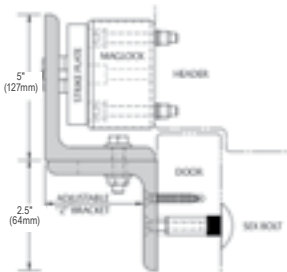

ASS » SPLIT STRIKES/REPLACEMENT STRIKE PLATE

- Allows a single M32, M62 or M82 Magnalock to secure a double door at traffic control holding force level
- Includes Split Strike Plates only
- MagnaCare® lifetime replacement, no fault warranty

» MODELS	PART # | Description
ASS-32	Strike Plate M32 - Split Set w/ Fasteners & Sex Bolt
ASS-62	Strike Plate M62 - Split Set w/ Fasteners & Sex Bolt
ASS-82	Strike Plate M82 - Split Set w/Fasteners & Sex Bolt

ZA » Z BRACKET KITS - ADJUSTABLE

- Use on in-swing doors with Magnalock "F" options (8-1/2" overall length)
- Provides 1-1/4" of lateral movement to accommodate most openings and allows for precision adjustments (2-1/4" to 3-1/2" from door/header)
- Includes an oversized dress cover
- MagnaCare® lifetime replacement, no fault warranty

» MODELS	PART # | Description
ZA-32/62BK	Adjustable Z-Bracket - M32/62, Black Anodized
ZA-32/62CL	Adjustable Z-Bracket - M32/62, Clear Anodized
ZA-32/62SS	Adjustable Z-Bracket - M32/62, Satin Stainless
ZA-82BK	Adjustable Z-Bracket - M82, Black Anodized
ZA-82CL	Adjustable Z-Bracket - M82, Clear Anodized
ZA-82SS	Adjustable Z-Bracket - M82, Satin Stainless

ACCESSORIES

for M32/62/82 Magnalocks®

EASB » ENERGY ABSORBING SEX BOLT

The Energy Absorbing Sex Bolt provides additional protection and shock absorption to augment holding force when a door experiences dynamic forces such as kicks or repeated blows. Used in mental health care and detention ancillary or administrative doors, and perimeter doors.

- For high-security applications on inflexible doors
- Replaces the standard Sex Bolt
- Contains a powerful internal spring that absorbs and dissipates the force of a blow
- MagnaCare® lifetime replacement, no fault warranty