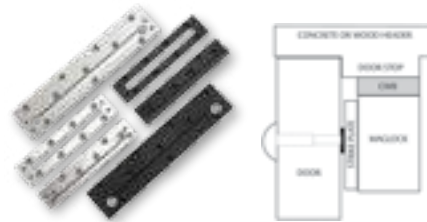

**ASB » ALUMINUM SPACER BRACKET**

- Use when a blade stop requires the Magnalock to be lowered
- Comes pre-drilled for the mounting bolts and wire
- Provides a blind nut for surface installation of strike
- Available in clear aluminum or black anodized
- MagnaCare® lifetime replacement, no fault warranty

**» MODELS**

PART # | Description

ASB-32BK	Alum Frame Spacer Bracket - M32, Black Anodized
ASB-32CL	Alum Frame Spacer Bracket - M32, Clear Anodized
ASB-62BK	Alum Frame Spacer Bracket - M62, Black Anodized
ASB-62CL	Alum Frame Spacer Bracket - M62, Clear Anodized
ASB-82BK	Alum Frame Spacer Bracket - M82, Black Anodized
ASB-82CL	Alum Frame Spacer Bracket - M82, Clear Anodized
ASCWB-DM62CL	Alum 1-1/2" Spacer - Concrete/Wood Bracket, DM62, Clear

ACCESSORIES

for M32/62/82 Magnalocks®

**CWB » CONCRETE/WOOD BRACKET**

- Used on wood or concrete filled metal frames
- Provides a concealed wire chamber
- Available in clear aluminum or black anodized
- MagnaCare® lifetime replacement, no fault warranty

Reference the table below. Indicate size when ordering.

Model	A	B	C	Max Length*
HHD-32	1.75"	2.1"	2.35"	96"
HHD-62	2.1"	2.6"	3.5"	96"
HHD-82	2.1"	2.6"	3.5"	96"
HHSL-32	1.75"	2.1"	2.35"	48"
HHSL-62	2.1"	2.6"	3.5"	48"
HHSR-32	1.75"	2.1"	2.35"	48"
HHSR-62	2.1"	2.6"	3.5"	48"
HVD-32	1.75"	2.1"	2.35"	96"
HVD-62	2.1"	2.6"	3.5"	96"
HVD-82	2.1"	2.6"	3.5"	96"