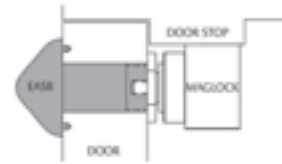

TDK-1 » ACCESSORY FOR THICK DOORS

- Provides replacement screws so armature plates for the M32, M62, M82, M38 and M68 can be used on doors thicker than 1-3/4", and up to 3"
- MagnaCare® lifetime replacement, no fault warranty

» MODELS	PART # | Description
TDK-1	Thick Door Kit

SECURITRON
ASSA ABLOY