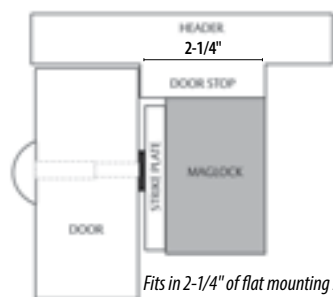

Holding Force:

600lbs [272kg]

Dimensions:

Magnalock: 8" L x 1-5/8"D x 1-7/8"H
Strike: 6-1/4" L x 1/2"D x 1-5/8"H

Electrical:

300mA at 12VDC
150mA at 24VDC

Operating Temperature:

-40 to +140F [-40 to +60C]
Indoor or Outdoor use

Shipping Weight:

6lbs [2.72kg]

Finishes:

US32D/630 – Satin Stainless Steel

» MODELS

PART # | Description

M32	M32 Magnalock- 12/24VDC
M32B	M32 Magnalock- 12/24VDC, MBS
M32BD	M32 Magnalock- 12/24VDC, MBS, DPS
M32D	M32 Magnalock- 12/24VDC, DPS
M32F	M32 Magnalock- 12/24VDC, Face Drilled
M32FB	M32 Magnalock- 12/24VDC, Face Drilled, MBS
M32FBD	M32 Magnalock- 12/24VDC, Face Drilled, MBS, DPS
M32FD	M32 Magnalock- 12/24VDC, Face Drilled, DPS

For dress covers and flexible mounting brackets, see page 26

Fits in 2-1/4" of flat mounting space

DUAL VOLTAGE

GRADE 1

FIRE RATED

SECURITRON
ASSA ABLOY