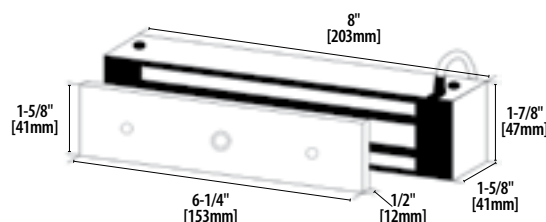

Fits in 2-1/4" of flat mounting space

DUAL VOLTAGE

GRADE 1

FIRE RATED

SECURITRON
ASSA ABLOY