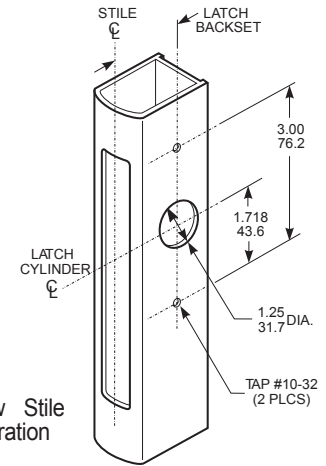

4560

4561
Black Nylon
Handle Only

4565

Narrow Stile
Preparation

Installation

ADAMS RITE MANUFACTURING CO.

260 Santa Fe Street, Pomona, CA 91767
Phone: (909) 632-2300 Fax: (909) 632-2369

**4560, 61, 65 - Eurostyle Deadlatch
Handles for 4500/4700**