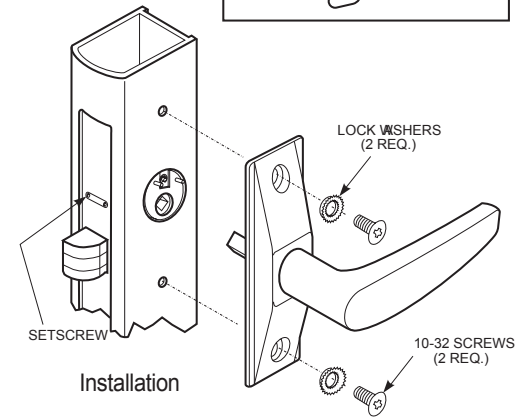

4560

4561
Black Nylon
Handle Only

4565

Narrow Stile
Preparation

Installation

ADAMS RITE MANUFACTURING CO.

260 Santa Fe Street, Pomona, CA 91767
Phone: (909) 632-2300 Fax: (909) 632-2369

**4560, 61, 65 - Eurostyle Deadlatch
Handles for 4500/4700**