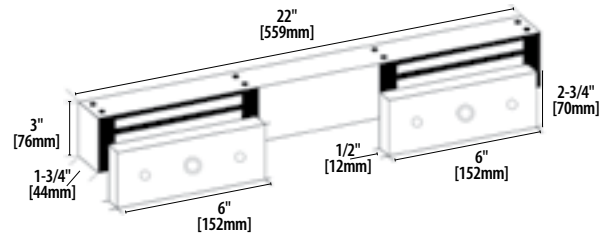

MODELS

PART # | Description

DM62	M62 [Double] - 12/24VDC
DM62B	M62 [Double] - 12/24VDC, MBS
DM62BD	M62 [Double] - 12/24VDC, MBS, DPS
DM62B-OS	M62 [Double] - 12/24VDC, MBS w/ Offset Strike
DM62D	M62 [Double] - 12/24VDC, DPS
DM62-OS	M62 [Double] - 12/24VDC w/ Offset Strike
ASCWB-DM62CL	Alum 1-1/2" Spacer - Concrete/Wood Bracket, DM62, Clear

For flexible mounting brackets, see page 28.