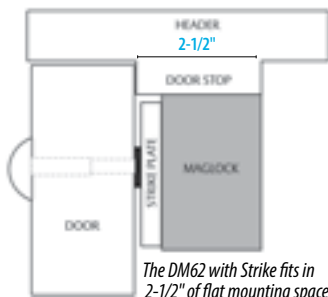

DM62 SERIES

Double Magnalock

The Ultimate Magnalock® Double Magnet for Indoor/Outdoor Higher Security

The versatile DM62 electromagnetic lock offers strength and ease of maintenance for interior, perimeter and exterior access control - in a compact double magnet. This all-in-one unit is designed for double doors with no mullion. With unsurpassed durability, the DM62 will last long after most buildings wear out.

PRODUCT FEATURES

- Ultra-secure collapsing blind nuts mount to door frame for strength and reliability
- Fully sealed for weather-proof operations
- 3' [1 m] of jacketed, stranded conductor cable for each lock
- Automatic dual voltage - no field adjustment required
- Instant release circuit - no residual magnetism
- Noise suppression with included MOV
- Efficient, low power usage
- Rust resistant - All ferrous metal surfaces plated for durability
- MagnaCare Lifetime Replacement No Fault Warranty

PRODUCT OPTIONS

- (B) BondSTAT magnetic bond sensor - Patented (MBS)
- (D) Integrated door position switch (DPS)
- (OS) Offset strike plates

SPECIFICATIONS

- UL 10C Listed
- CAN4-S104, CAN/ULC-S533 Listed
- ANSI/BHMA A156.23, Grade 1; E08511-1000
- CSFM- California State Fire Marshal Approved
- Patent: 8,094,017

Holding Force:
1200lbs [544kg] per lock

Dimensions:
Magnalock: 22"L x 1-3/4"D x 3"H
Strike: 6"L x 1/2"D x 2-3/4"H each

Electrical:
250mA at 12VDC/lock
150mA at 24VDC/lock

Operating Temperature:
-40 to +140F [-40 to +60C]
Indoor or Outdoor use

Shipping Weight:
16lbs [7.26kg]

Finishes:
US32D/630 - Satin Stainless Steel Finish

MODELS

PART # | Description