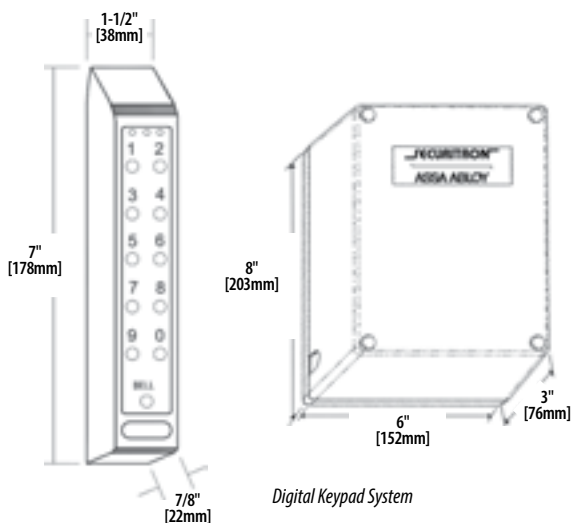

SPECIFICATIONS

- CE: EN 50091-1, EN 61000-6-2 Approved

Dimensions:
Keypad: 1-1/2"W x 7"H x 7/8"D

Enclosure: 6"W x 8"H x 3"D

Electrical:
12 VAC/VDC: 7 mA at rest; 160 mA active
24 VAC/VDC: 20 mA at rest; 190 mA active

Operating Temperature:
CPU: +32 to +158F [0 to +70C]

Keypad: -22 to +158F [-30 to +70C]
Indoor or Outdoor use

Shipping Weight:
5 lbs [2.27kg]

Finishes:
US32D/630 - Satin Stainless Steel
BK - Black

Digital Keypad System

» MODELS

PART #	Description
DK-26BK	Keypad and Controller - Narrow Stile, Black Anodized
DK-26SS	Keypad and Controller - Narrow Stile, Satin Stainless
DK-26PBK	Keypad only - Narrow Stile, Black Anodized
DK-26PSS	Keypad only - Narrow Stile, Stainless Steel