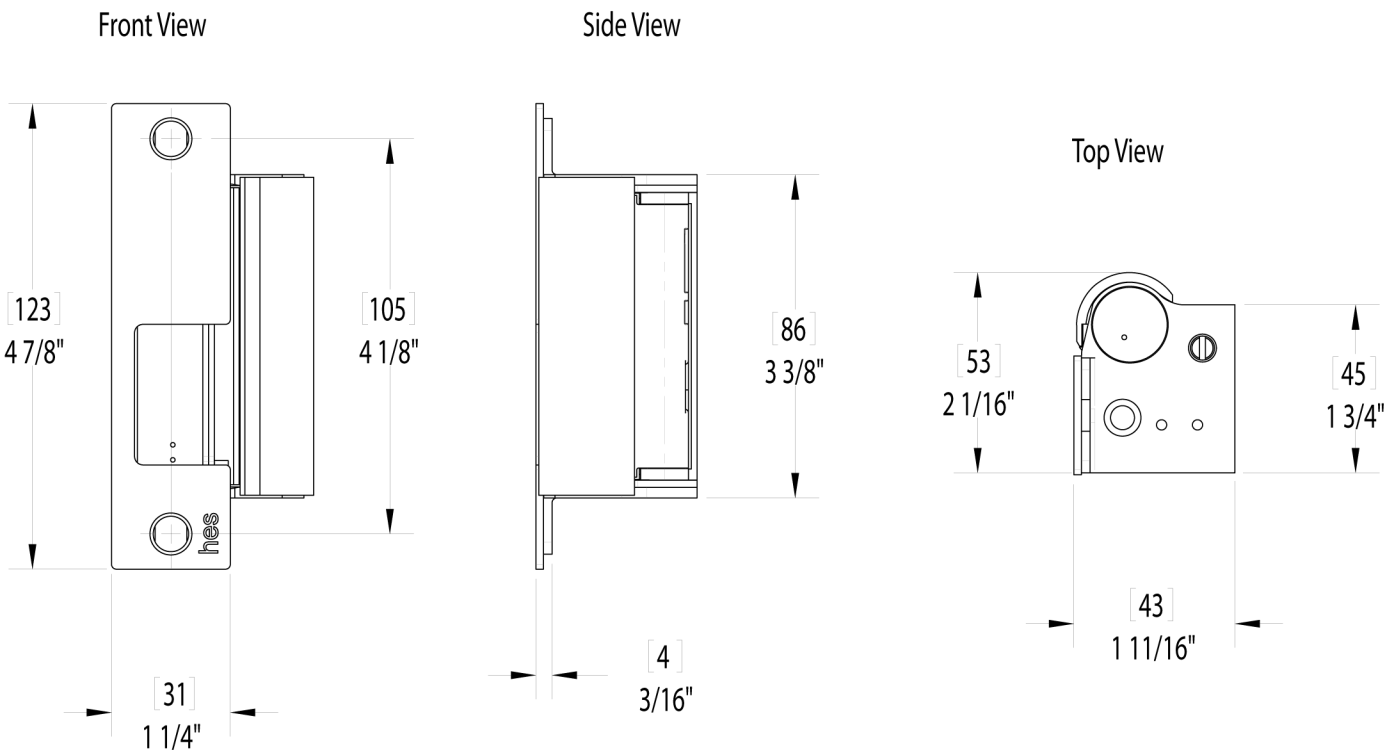

HES 1006 Electric Strike Dimensional Drawings

Diagram shown with KM option