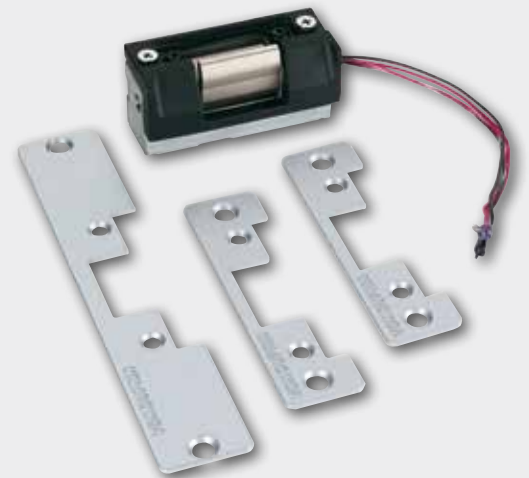

## 5100 Series

Electric strike for cylindrical locksets and deadlatches

### Overview

The Von Duprin 5100 Series electric door strike has been designed to offer flexibility and convenience for locksmiths and security professionals alike. This easy-to-install electric strike was created for medium-duty applications, specifically to control traffic flow through interior and exterior openings in retail and commercial environments.

The 5100 electric strike is compatible with a wide range of cylindrical devices and is extremely versatile for field conversions. The combination of three faceplate options plus field selectable voltage and power fail modes allows it to be changed on the job site to create as many as 12 different configurations. An adjustable keeper also improves fit for applications with weather stripping or tight door preps. In short, the 5100 provides added convenience by ensuring the right parts are in the box to get the job done.

### Standard features

- Power failure mode: Field configurable fail-secure/fail-safe
- Voltage: Field configurable 12VDC/24 VDC dual voltage solenoid
- Mounting tabs and shims
- Self-adhesive neoprene filler for retrofits