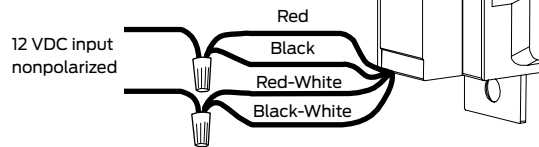

24VDC strike wiring