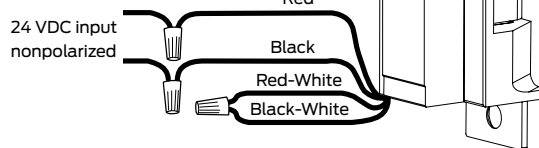

Ordering information

5100-689-S024

Model	Finish	Rectifier Kit*
1	2	3

* Optional

Selections correspond with the numbers above

1	Model
5100	Electric strike for cylindrical locksets
2	Finish
BHMA 689/US SP28	Aluminum
BHMA 622/US 19	Flat Black
BHMA 695/US SP313	Dark brown
3	Rectifier kit (optional)
S012	Converts 12 VAC voltage to 12 VDC to operate the solenoid
S024	Converts 24 VAC voltage to 24 VDC to operate the solenoid

Standard features

- Power failure mode: Field configurable fail-secure/fail-safe
- Voltage: Field configurable 12VDC/24 VDC dual voltage solenoid
- Mounting tabs and shims
- Self-adhesive neoprene filler for retrofits

About Allegion

Allegion (NYSE: ALLE) is a global pioneer in safety and security, with leading brands like CISA®, Interflex®, LCN®, Schlage® and Von Duprin®. Focusing on security around the door and adjacent areas, Allegion produces a range of solutions for homes, businesses, schools and other institutions. Allegion is a $2 billion company, with products sold in almost 130 countries. For more, visit www.allegion.com.

aptiQ ■ LCN ■ SCHLAGE ■ STEELCRAFT ■ VON DUPRIN

© 2015 Allegion
005009, Rev. 08/15
allegion.com