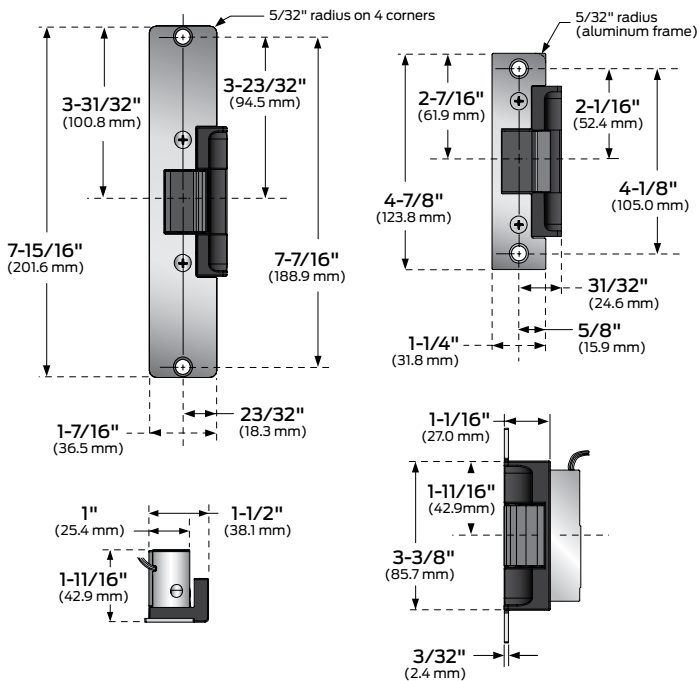

## Model specifications

Model number	5100
Retrofits model	HES 5200, 7000, RCI 7 Series
Latchbolt throw	1/2" to 5/8" (1/2" keeper depth)
Face plate length	4 7/8" or 7 15/16"
Backbox depth	1 11/16"
Lockset	Cylindrical and deadlatch
Number of doors	Single
Frame type	Hollow metal, aluminum and wood
Certifications	UL 1034 burglary listing
Application notes	Versatile electric strike for aftermarket, covering multiple applications in one SKU.

**Lockset compatibility:** Keeper depth of 1/2" is sufficient to accommodate all cylindrical locks up to 5/8" throw and most aluminum narrow stile deadlatches.

Solenoid power requirements; 12VDC, 0.38 A, 24 VDC, 0.19 A