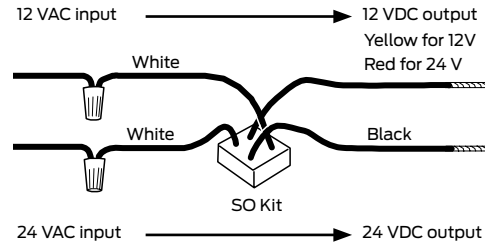

Solenoid power requirements; 12VDC, 0.38 A, 24 VDC, 0.19 A

For DC operation, Von Duprin PS902 series power supply is recommended. For AC operation, Von Duprin SO24 kit is recommended.

12 VDC strike wiring