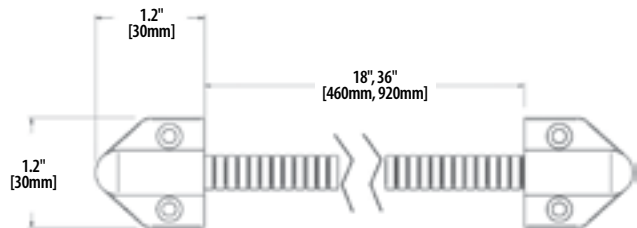

PRODUCT OPTIONS

- 18" [460mm] length
- 36" [920mm] length

SPECIFICATIONS

Shipping Weight:
0.10 lbs [0.05kg]

Finishes:
US32/630 – Satin Stainless Steel flex cord, with plastic end caps

» MODELS

	PART #	Description
TSB-C		TSB - 18" Door Cord w/ Caps, Gray/Black
TSB-CXL		TSB - 36" Door Cord w/ Caps, Gray/Black