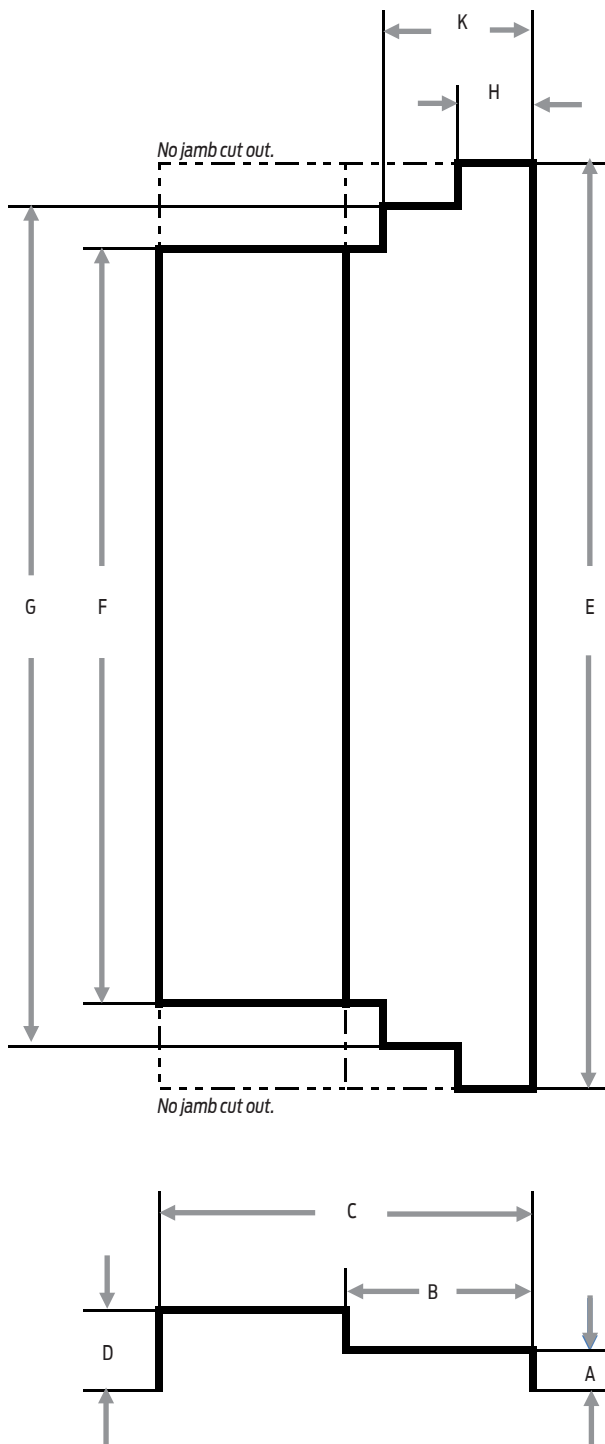

Please complete Qty.

Product	Desc.	Qty.
669A	Aluminum	
669S	Steel	
669STST	Stainless	

Please complete dimensions in inches or mm.

Must complete A-E, F-K optional if required.

	Dimension	Inches "	MM
Rectangular - No jamb cut outs	A minimum dimension 1"		
	B		
	C		
	D Can only be 1" greater than A		
	E		
Jamb Cut Outs	F		
	G		
	H		
	K		