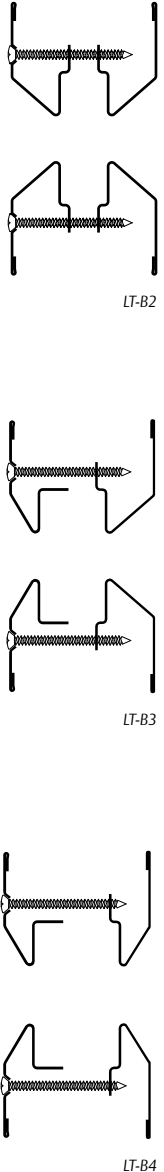

Architectural Door Accessories

ASSA ABLOY

Experience a safer
and more open world

Rockwood Products Price Book - Lites and Louvers

USA & Canada Prices Effective March 16, 2020

Table of Contents

| | |
|--------------------------------------|---|
| Finishes | 3 |
| Ordering Information | 3 |
| LT-B1 Lite Kit | 4 |
| LT-B2, LT-B3, LT-B4 Lite Kits | 5 |
| LV-IY Inverted Y Louver | 6 |
| LV-FL Fire Rated Fusible Link Louver | 7 |
| LV-WS Windstorm Louver | 7 |

LV-FL

LV-WS

Finishes

| Base Metal | Description | Rockwood Code | |
|------------|--|---------------|-----------------------|
| Steel | Beige Powder Coat | Beige | Shown as list price |
| Steel | Dark Bronze Powder Coat | Dark Bronze | |
| Steel | Gray Primer Powder Coat | Gray | |
| Steel | Dark Oxidized Satin Bronze, Equivalent | 10BE | Add 15% to list price |
| Steel | Black Suede Powder Coat | BSP | |
| Steel | White Suede Powder Coat | WSP | |

Lite Kit and Louver Ordering Information

The following information is necessary for ordering (quantities are not included in product numbers):

ALL PRODUCTS ARE ORDERED USING CUTOUT SIZE

| Quantity | Profile | Finish | Cutout Size (Width x Height) | |
|----------|---------|-------------|------------------------------|--------------------------------------|
| 10 | LT-B1 | Beige | 12 x 12 | Order As: Qty 10 LT-B1 Beige 12 x 12 |
| 10 | LV-IY | Gray Primer | 24 x 24 | Order As: Qty 10 LV-IY Gray 24 x 24 |

For finishes other than Beige, Dark Bronze, or Gray Primer see page 3 for pricing.

LT-B2, LT-B3, LT-B4 Lite Kits

When ordering, order by cutout size (width x height).
 For odd or fractional sizes, use the next highest number. Example: 13" W x 13" H = ^s81.