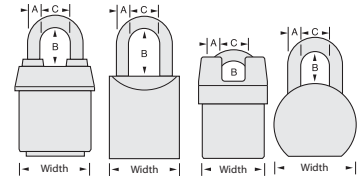

- Hardened boron alloy shackles for superior cut resistance
- Dual ball bearing locking mechanism resists pulling and prying
- High security cylinder
 - 5-pin and 6-pin cylinder provides tens of thousands of key changes
 - Spool pins are virtually impossible to pick

Nos. 6271, 6230, 6321, 6121, 7040 and 6840 Padlocks

Master Lock Security Pro-Series® Padlocks

Carded Model Number	Description	List Price (Each)	Shelf Pack Quantity	Master Carton Quantity	Shackle Dimensions			Shackle Dimensions (metric)			Package Size "W" and "H"
					A	B	C	A	B	C	
6271D	2-7/8" (73mm) wide Pro-Series® Hidden Shackle Padlock	\$30.17	4	12	3/8"	-	-	9mm	-	-	4" x 7"
6230D	2-1/2" (64mm) wide Pro-Series® Solid Steel Padlock	\$28.53	4	24	7/16"	1-1/8"	7/8"	11mm	29mm	22mm	4" x 7"
6230DLH	2-1/2" (64mm) wide Pro-Series® Solid Steel Padlock	\$30.78	4	24	7/16"	2"	7/8"	11mm	51mm	22mm	4" x 8"
6321D	2-1/8" (54mm) wide Pro-Series® Padlock w/ Shrouded Shackle	\$30.05	4	24	5/16"	3/4"	7/8"	8mm	19mm	22mm	4" x 7"
6121D	2-1/8" (54mm) wide Pro-Series® Weather Tough® Padlock	\$21.85	4	24	5/16"	1-1/8"	7/8"	8mm	29mm	22mm	4" x 7"
7040D	1-3/4" (44mm) wide Pro-Series® Solid Steel Padlock	\$18.74	4	24	5/16"	1-3/16"	29/32"	8mm	30mm	23mm	4" x 7"
6840D	1-3/4" (44mm) wide Pro-Series® Solid Brass Padlock	\$20.21	4	24	5/16"	1-3/16"	29/32"	8mm	30mm	23mm	4" x 7"