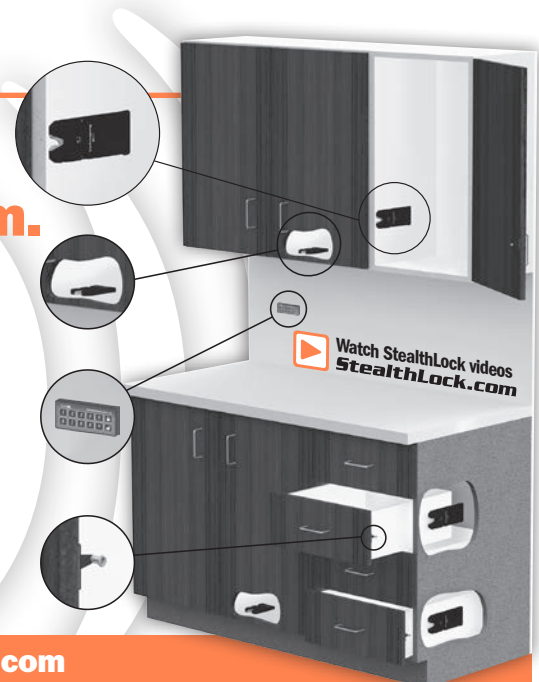

## StealthLock)))

**The StealthLock<sup>®</sup> is a keyless, invisible cabinet locking system.**

**Perfect for wood applications in Education, Healthcare, Office and other areas**

- ➔ Radio frequency technology permits the transmitter pad to be stored anywhere - leaving no trace of visible hardware or signs of being secured
- ➔ Allows multiple wood cabinet doors or drawers to be locked from a single transmitter pad within a 15 ft. range
- ➔ Easy to install - takes fewer than 10 minutes