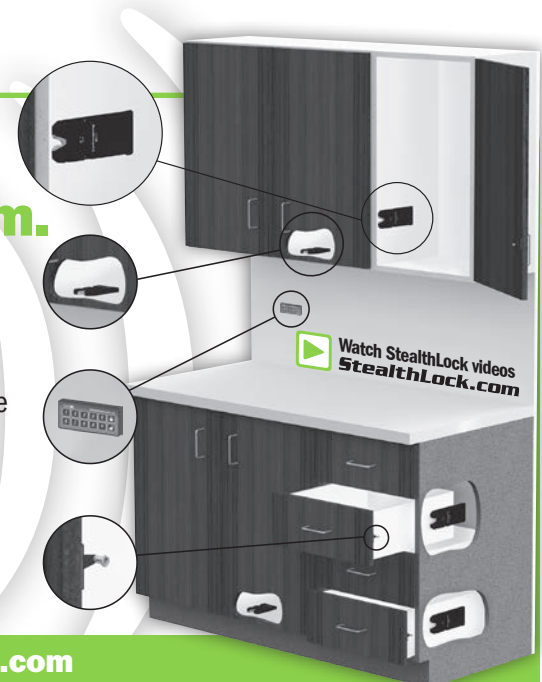

StealthLock)))

The StealthLock® is a keyless, invisible cabinet locking system.

Perfect for wood applications in Education, Healthcare, Office and other areas

- ➔ Radio frequency technology permits the transmitter pad to be stored anywhere - leaving no trace of visible hardware or signs of being secured
- ➔ Allows multiple wood cabinet doors or drawers to be locked from a single transmitter pad within a 15 ft. range
- ➔ Easy to install - takes fewer than 10 minutes