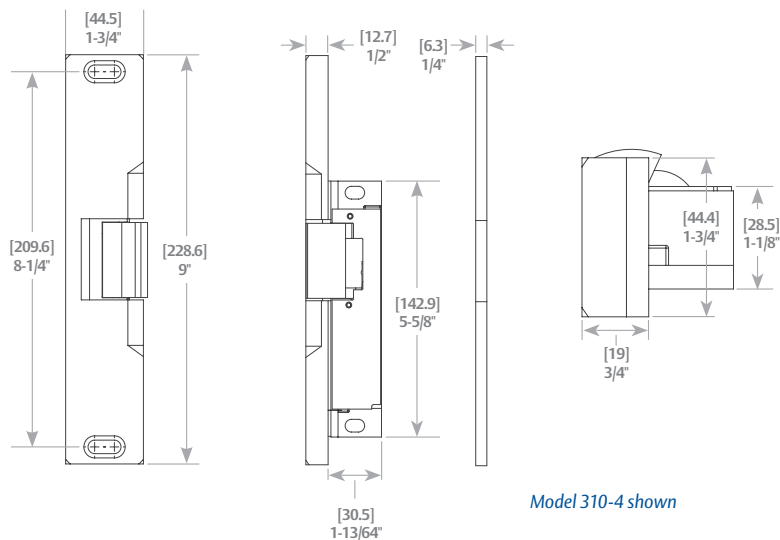

310-4

310-4S

310-4 Series

The industrial grade, **fire-rated solution** for 1/2" or 3/4" rim exit devices

The 310-4 is a 3 hour fire-rated, industrial grade electric strike designed for extreme heavy duty applications. The all stainless steel construction of this device makes it ideal for high abuse applications that would disable other electric strikes. The 310-4 has a unique 3/4" face plate with an integrated 1/4" base shim that can be removed in the field to accommodate rim exit devices with a 1/2" or 3/4" throw latchbolt.

310-4

For up to 3/4" Pullman style latchbolts on single doors

PK keeper standard

310-4S

For Squarebolt® style rim exit devices such as;

- Corbin Russwin® ED4200S, ED5200S and ED5200SA SecureBolt™
- Yale® 7150(F), 7250, 7270M(F) Squarebolt® Exit Devices

SK keeper standard

Model 310-4 shown

Specifications

- UL 10C, 3-hour fire-rated (fail secure only)
- CAN4-S104 (ULC-S104) fire door conformant
- UL 1034, burglary-resistant listed
- UL 294 (6th Edition) listed
- ANSI/BHMA A156.31, Grade 1
- NFPA-252 fire door conformant
- ASTM-E152 fire door conformant
- RoHS compliant

Electrical (continuous duty)

- .51 Amps at 12 VDC
- .25 Amps at 24 VDC

Standard Features

- Integrated shim for quick customization of faceplate thickness (1/2" to 3/4")
- Tamper-resistant, heavy duty construction
- Constructed entirely of stainless steel for strength and corrosion resistance
- Static strength 1,500 lbs.
- Dynamic strength 70 ft-lbs.
- Endurance rating 500,000 cycles
- Integrated ramps for better deadlatch handling
- Set screws for horizontal lockdown
- In-frame horizontal adjustability
- Wider faceplate (1-3/4") for greater versatility
- Non-handed
- Fail secure
- Plug-in connector
- Five-year limited warranty