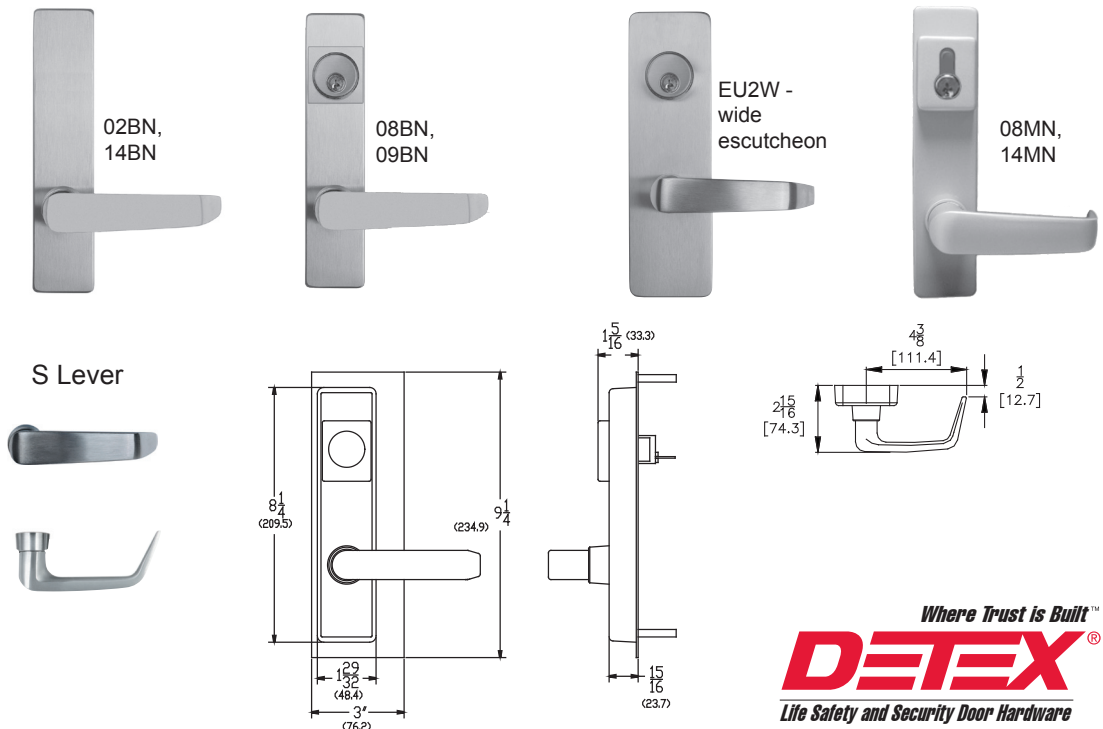

## OUTSIDE TRIM DESIGNS

Assorted outside trims provide security for all types of installations. Built to be as durable as the panic devices, these heavy-duty trims will stand up to heavy use and abuse. The versatile design of the trims, combined with the device mounting plate, makes changing functions as simple as replacing the outside trim. This can easily be done without removing the exit device from the door. These trims can be used on V40 Series Rim and V50 Series Surface Vertical Rods. Detex uses the BHMA functions/descriptions for all trims.

### A and AN TRIM

S Pull Standard

**NOTE:** Available in 689 or 693 finishes

Covers 161 Prep

### BN, EU2W and MN Trim

S Lever Standard

BN and MN Trim Available in 689 or 693 finishes

161 Prep Cover Plate Standard