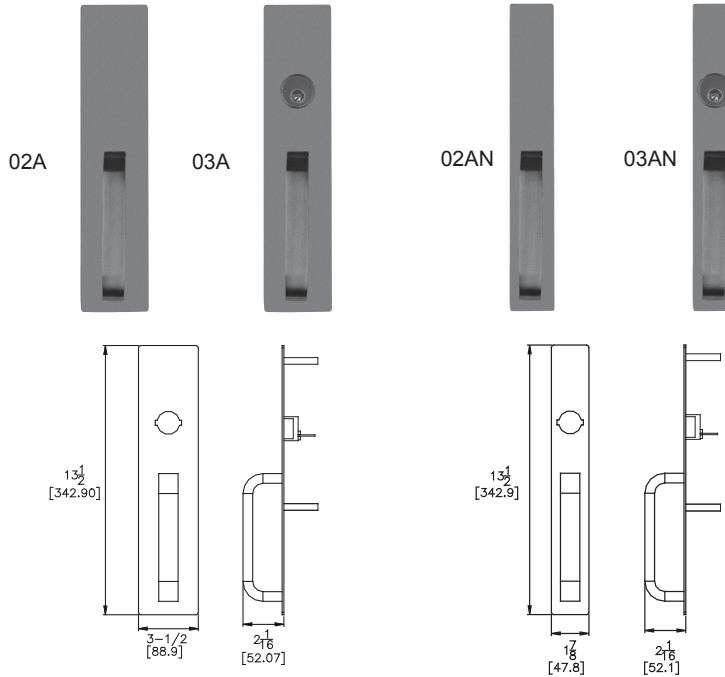

VALUE SERIES®

OUTSIDE TRIM DESIGNS

Assorted outside trims provide security for all types of installations. Built to be as durable as the panic devices, these heavy-duty trims will stand up to heavy use and abuse. The versatile design of the trims, combined with the device mounting plate, makes changing functions as simple as replacing the outside trim. This can easily be done without removing the exit device from the door. These trims can be used on V40 Series Rim and V50 Series Surface Vertical Rods. Detex uses the BHMA functions/descriptions for all trims.

A and AN TRIM

S Pull Standard

NOTE: Available in 689 or 693 finishes

Covers 161 Prep