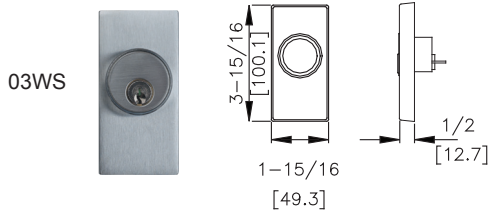

WS Trim

Available in
605, 606, 611,
612, 613, 629
and 630 finishes