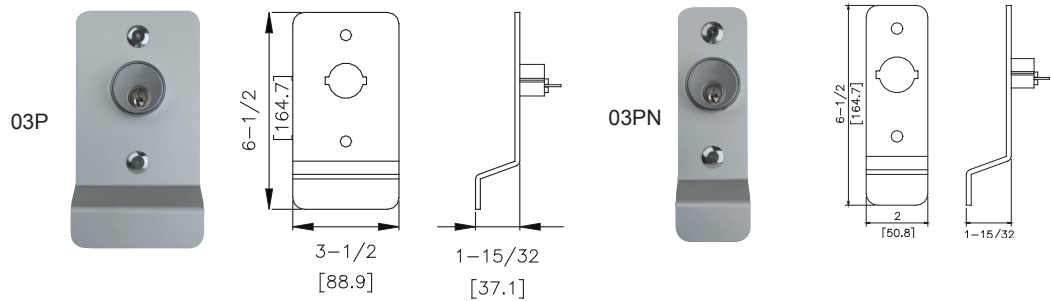

P and PN Trim

Available in
628 & 711 finishes

P Trim covers
161 Prep

WS Trim

Available in
605, 606, 611,
612, 613, 629
and 630 finishes

WP Trim

BHMA Function/Description

- 02 - Entrance by trim when actuating bar is locked down (dummy trim)
- 03 - Entrance by trim when latch bolt is released by key. Key removable only when locked.
- 08 - Entrance by knob or lever. Key locks or unlocks knob or lever.
- 09 - Entrance by knob or lever only when released by key. Key removable only when locked.
- 14 - Entrance by trim when latch bolt is released by knob or lever. Always active, no cylinder.

Finishes

605 / US3	Polished Brass	629 / US32	Polished Stainless Steel
606 / US4	Brushed Brass	630 / US32D	Brushed Stainless Steel
611 / US9	Polished Bronze	689	Aluminum Painted
612 / US10	Brushed Bronze	693	Black Painted
613 / US10B	Oil Rubbed Bronze	711	Black Anodized

Technical Information

- A/AN Trims are Steel Stampings
- BN Trims are Zinc Castings
- P/PN Trims are Aluminum Stampings
- WS Trims are forged Brass
- Value Series trims configured for use with BP2 and BP8 (standard)
- When ordered with device, trims will match mounting plate specified

Where Trust is Built™
DETEX®
Life Safety and Security Door Hardware

Detex Corporation
302 Detex Drive
New Braunfels, Texas 78130-3045 USA
PH. (830) 629-2900
(800) 729-3839
FAX (830) 620-6711
(800) 653-3839
<http://www.detex.com>
USA Sales:
marketing@detex.com
International Sales:
export@detex.com