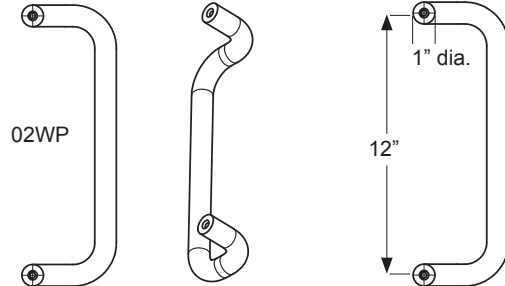

## BHMA Function/Description

- 02 - Entrance by trim when actuating bar is locked down (dummy trim)
- 03 - Entrance by trim when latch bolt is released by key. Key removable only when locked.
- 08 - Entrance by knob or lever. Key locks or unlocks knob or lever.
- 09 - Entrance by knob or lever only when released by key. Key removable only when locked.
- 14 - Entrance by trim when latch bolt is released by knob or lever. Always active, no cylinder.