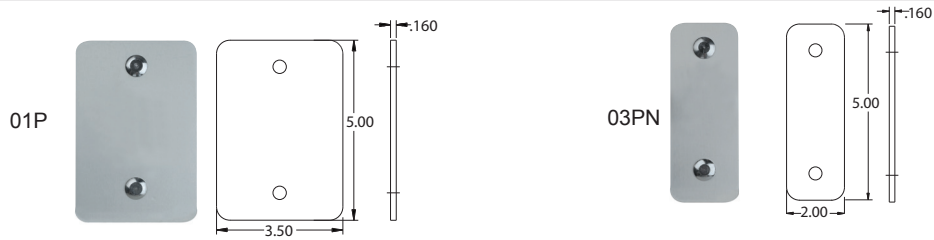

P and PN Trim

Available in
628 & 711 finishes

P Trim covers
161 Prep