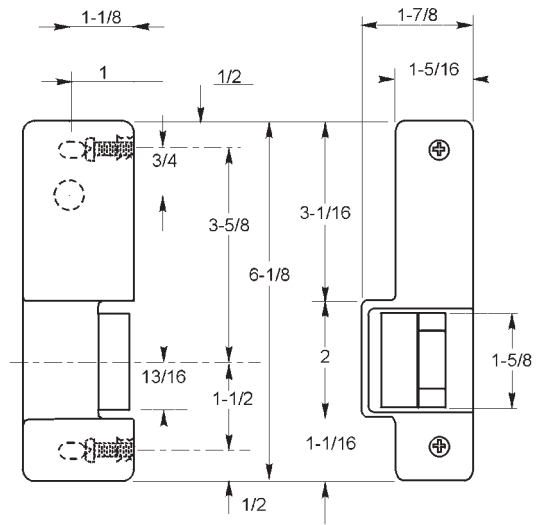

Electric Strike Dimension Drawings

310-1 Electric Strike

310-2 Electric Strike

310-2W Electric Strike

310-2RF Electric Strike

Electric Strike Dimension Drawings

310-2 1/4 Electric Strike

310-2 1/4 U Electric Strike

310-3-1 Electric Strike

310-4 & 310-4W Electric Strike

FOLGER ADAM SECURITY INC.

300 Series Electric Strikes

Electric Strike Dimension Drawings

310-6-8 Electric Strike

Model Number	A	B
310-4-1	13-3/8"	4-3/8"
310-4-2	14"	5"
310-4-3	14-5/8"	5-5/8"
310-4-30	12"	3"

310-4 Double Door Series Electric Strike

310-4-100 Electric Strike

310-5 Electric Strike