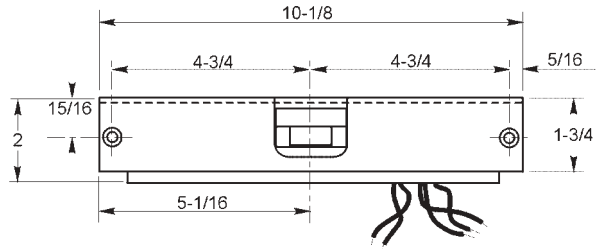

Electric Strike Dimension Drawings

310-1 Electric Strike

310-2 Electric Strike

310-2W Electric Strike

310-2RF Electric Strike

Electric Strike Dimension Drawings

310-2 1/4 Electric Strike

310-2 1/4 U Electric Strike

310-3-1 Electric Strike

310-4 & 310-4W Electric Strike

FOLGER ADAM SECURITY INC.

300 Series Electric Strikes

Electric Strike Dimension Drawings

310-6-8 Electric Strike

Model Number	A	B
310-4-1	13-3/8"	4-3/8"
310-4-2	14"	5"
310-4-3	14-5/8"	5-5/8"
310-4-30	12"	3"

310-4 Double Door Series Electric Strike

310-4-100 Electric Strike

310-5 Electric Strike