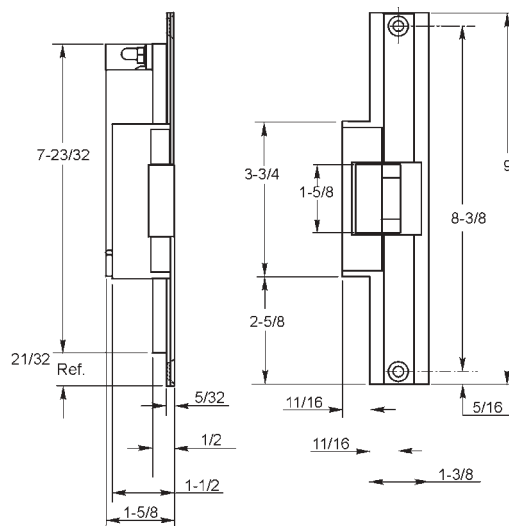

Electric Strike Dimension Drawings

310-1 Electric Strike

310-2 Electric Strike

310-2W Electric Strike

310-2RF Electric Strike

Electric Strike Dimension Drawings

310-2 1/4 Electric Strike

310-2 1/4 U Electric Strike

310-3-1 Electric Strike

310-4 & 310-4W Electric Strike

FOLGER ADAM SECURITY INC.

300 Series Electric Strikes

Electric Strike Dimension Drawings

310-6-8 Electric Strike

Model Number	A	B
310-4-1	13-3/8"	4-3/8"
310-4-2	14"	5"
310-4-3	14-5/8"	5-5/8"
310-4-30	12"	3"

310-4 Double Door Series Electric Strike

310-4-100 Electric Strike

310-5 Electric Strike