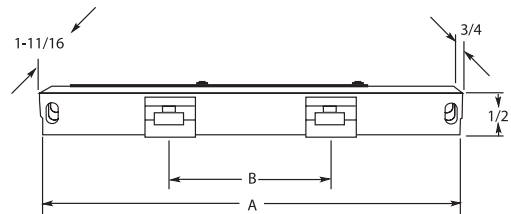

Electric Strike Dimension Drawings

310-1 Electric Strike

310-2 Electric Strike

310-2W Electric Strike

310-2RF Electric Strike

Electric Strike Dimension Drawings

310-2 1/4 Electric Strike

310-2 1/4 U Electric Strike

310-3-1 Electric Strike

310-4 & 310-4W Electric Strike

FOLGER ADAM SECURITY INC.

300 Series Electric Strikes

Electric Strike Dimension Drawings

310-6-8 Electric Strike

Model Number	A	B
310-4-1	13-3/8"	4-3/8"
310-4-2	14"	5"
310-4-3	14-5/8"	5-5/8"
310-4-30	12"	3"

310-4 Double Door Series Electric Strike

310-4-100 Electric Strike

310-5 Electric Strike