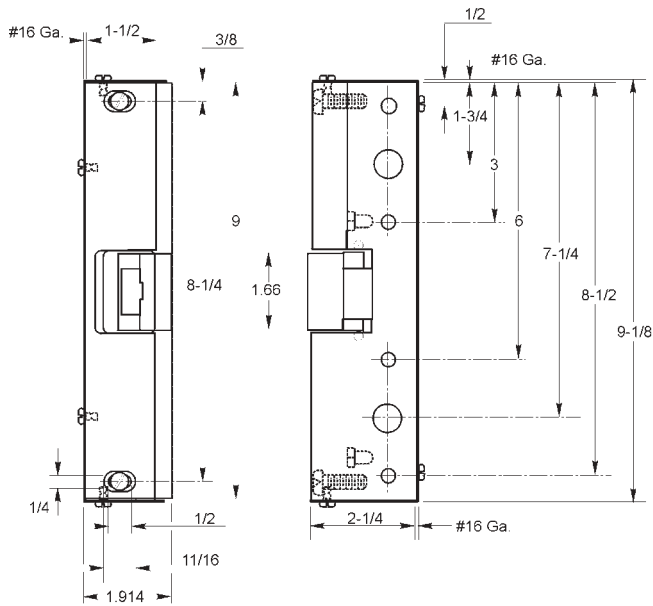

Electric Strike Dimension Drawings

310-1 Electric Strike

310-2 Electric Strike

310-2W Electric Strike

310-2RF Electric Strike

Electric Strike Dimension Drawings

310-2 1/4 Electric Strike

310-2 1/4 U Electric Strike

310-3-1 Electric Strike

310-4 & 310-4W Electric Strike

FOLGER ADAM SECURITY INC.

300 Series Electric Strikes

Electric Strike Dimension Drawings

310-6-8 Electric Strike

Model Number	A	B
310-4-1	13-3/8"	4-3/8"
310-4-2	14"	5"
310-4-3	14-5/8"	5-5/8"
310-4-30	12"	3"

310-4 Double Door Series Electric Strike

310-4-100 Electric Strike

310-5 Electric Strike