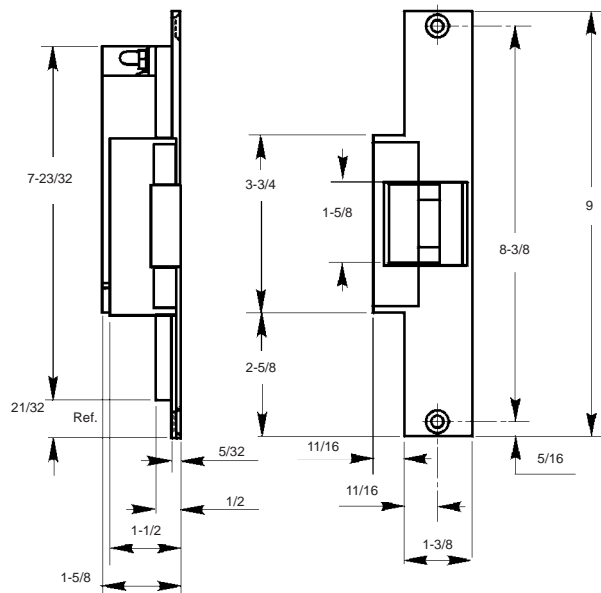

Electric Strike Dimension Drawings

310-1 Electric Strike

310-2 Electric Strike

310-2W Electric Strike

310-2RF Electric Strike

Electric Strike Dimension Drawings

310-2 1/4 Electric Strike

310-2 1/4 U Electric Strike

310-3-1 Electric Strike

310-4 & 310-4W Electric Strike

FOLGER ADAM SECURITY INC.

300 Series Electric Strikes

Electric Strike Dimension Drawings

310-6-8 Electric Strike

Model Number	A	B
310-4-1	13-3/8"	4-3/8"
310-4-2	14"	5"
310-4-3	14-5/8"	5-5/8"
310-4-30	12"	3"

310-4 Double Door Series Electric Strike

310-4-100 Electric Strike

310-5 Electric Strike