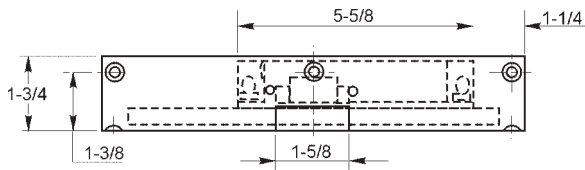

Electric Strike Dimension Drawings

310-1 Electric Strike

310-2 Electric Strike

310-2W Electric Strike

310-2RF Electric Strike

Electric Strike Dimension Drawings

310-2 1/4 Electric Strike

310-2 1/4 U Electric Strike

310-3-1 Electric Strike

310-4 & 310-4W Electric Strike

FOLGER ADAM SECURITY INC.

300 Series Electric Strikes

Electric Strike Dimension Drawings

310-6-8 Electric Strike

Model Number	A	B
310-4-1	13-3/8"	4-3/8"
310-4-2	14"	5"
310-4-3	14-5/8"	5-5/8"
310-4-30	12"	3"

310-4 Double Door Series Electric Strike

310-4-100 Electric Strike

310-5 Electric Strike