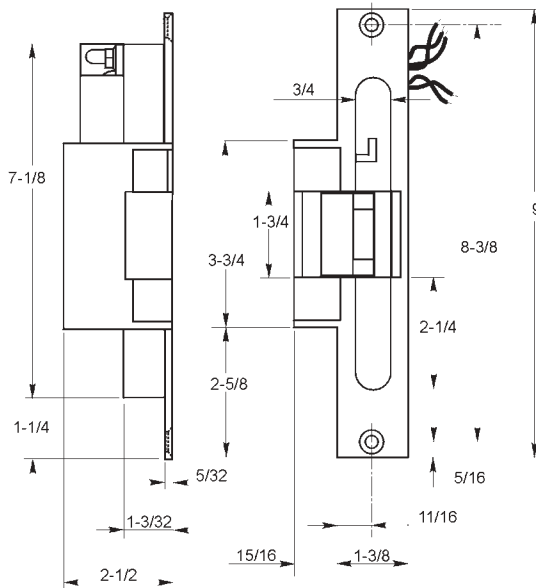

Electric Strike Dimension Drawings

310-1 Electric Strike

310-2 Electric Strike

310-2W Electric Strike

310-2RF Electric Strike

Electric Strike Dimension Drawings

310-2 1/4 Electric Strike

310-2 1/4 U Electric Strike

310-3-1 Electric Strike

310-4 & 310-4W Electric Strike

FOLGER ADAM SECURITY INC.

300 Series Electric Strikes

Electric Strike Dimension Drawings

310-6-8 Electric Strike

Model Number	A	B
310-4-1	13-3/8"	4-3/8"
310-4-2	14"	5"
310-4-3	14-5/8"	5-5/8"
310-4-30	12"	3"

310-4 Double Door Series Electric Strike

310-4-100 Electric Strike

310-5 Electric Strike