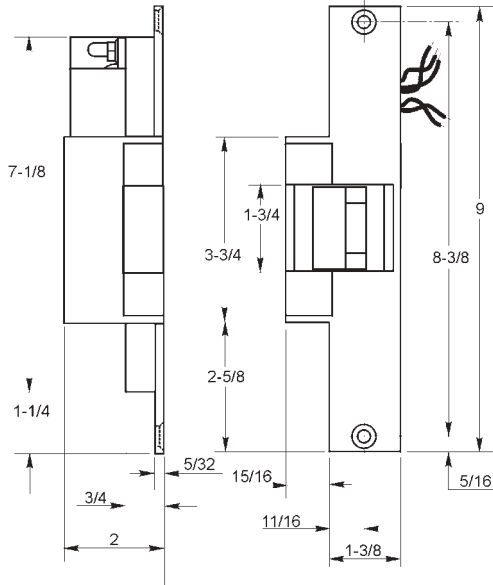

Electric Strike Dimension Drawings

310-1 Electric Strike

310-2 Electric Strike

310-2W Electric Strike

310-2RF Electric Strike

Electric Strike Dimension Drawings

310-2 1/4 Electric Strike

310-2 1/4 U Electric Strike

310-3-1 Electric Strike

310-4 & 310-4W Electric Strike

FOLGER ADAM SECURITY INC.

300 Series Electric Strikes

Electric Strike Dimension Drawings

310-6-8 Electric Strike

Model Number	A	B
310-4-1	13-3/8"	4-3/8"
310-4-2	14"	5"
310-4-3	14-5/8"	5-5/8"
310-4-30	12"	3"

310-4 Double Door Series Electric Strike

310-4-100 Electric Strike

310-5 Electric Strike