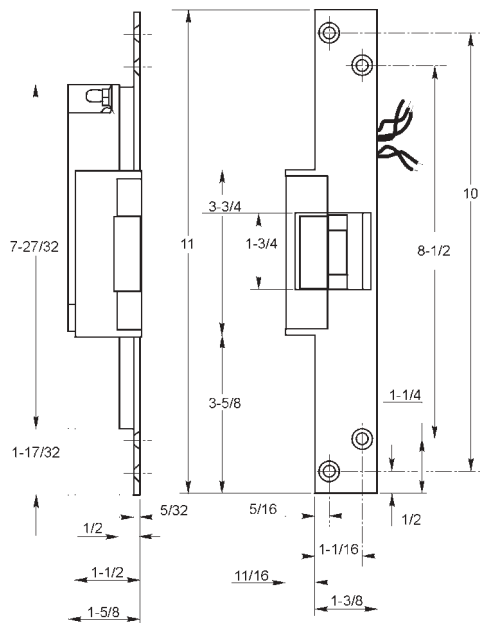

Electric Strike Dimension Drawings

310-1 Electric Strike

310-2 Electric Strike

310-2W Electric Strike

310-2RF Electric Strike

Electric Strike Dimension Drawings

310-2 1/4 Electric Strike

310-2 1/4 U Electric Strike

310-3-1 Electric Strike

310-4 & 310-4W Electric Strike

FOLGER ADAM SECURITY INC.

300 Series Electric Strikes

Electric Strike Dimension Drawings

310-6-8 Electric Strike

Model Number	A	B
310-4-1	13-3/8"	4-3/8"
310-4-2	14"	5"
310-4-3	14-5/8"	5-5/8"
310-4-30	12"	3"

310-4 Double Door Series Electric Strike

310-4-100 Electric Strike

310-5 Electric Strike