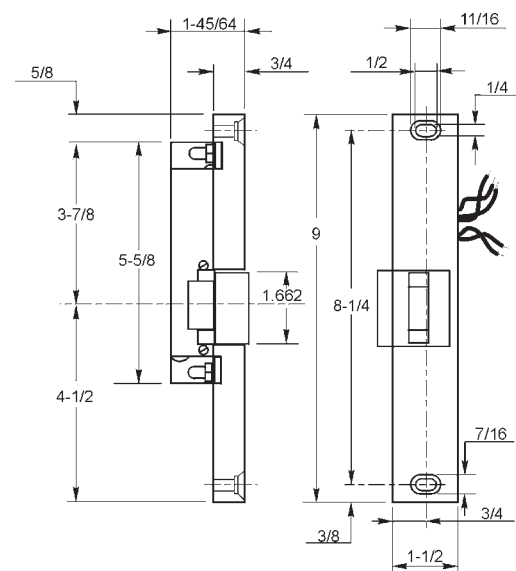

Electric Strike Dimension Drawings

310-1 Electric Strike

310-2 Electric Strike

310-2W Electric Strike

310-2RF Electric Strike

Electric Strike Dimension Drawings

310-2 1/4 Electric Strike

310-2 1/4 U Electric Strike

310-3-1 Electric Strike

310-4 & 310-4W Electric Strike

FOLGER ADAM SECURITY INC.

300 Series Electric Strikes

Electric Strike Dimension Drawings

310-6-8 Electric Strike

Model Number	A	B
310-4-1	13-3/8"	4-3/8"
310-4-2	14"	5"
310-4-3	14-5/8"	5-5/8"
310-4-30	12"	3"

310-4 Double Door Series Electric Strike

310-4-100 Electric Strike

310-5 Electric Strike