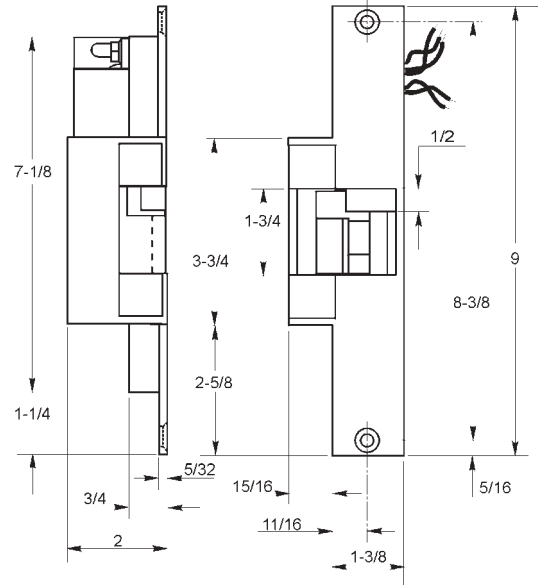

Electric Strike Dimension Drawings

310-1 Electric Strike

310-2 Electric Strike

310-2W Electric Strike

310-2RF Electric Strike

Electric Strike Dimension Drawings

310-2 1/4 Electric Strike

310-2 1/4 U Electric Strike

310-3-1 Electric Strike

310-4 & 310-4W Electric Strike

FOLGER ADAM SECURITY INC.

300 Series Electric Strikes

Electric Strike Dimension Drawings

310-6-8 Electric Strike

Model Number	A	B
310-4-1	13-3/8"	4-3/8"
310-4-2	14"	5"
310-4-3	14-5/8"	5-5/8"
310-4-30	12"	3"

310-4 Double Door Series Electric Strike

310-4-100 Electric Strike

310-5 Electric Strike