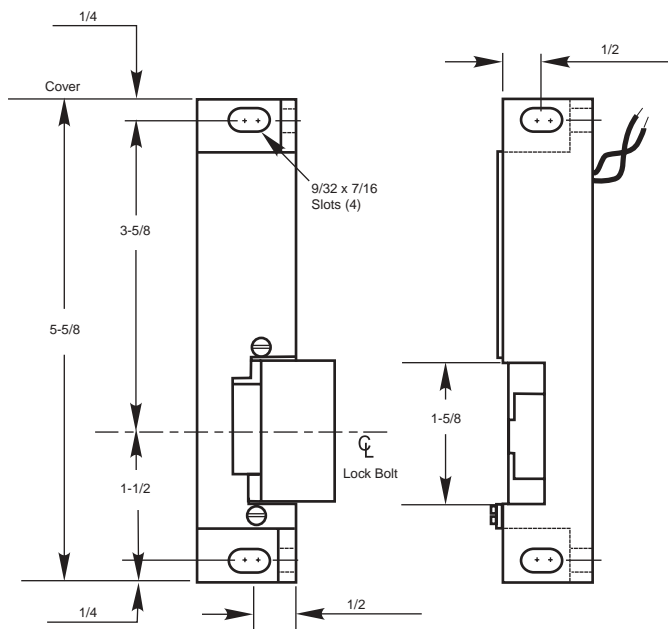

Electric Strike Dimension Drawings

310-1 Electric Strike

310-2 Electric Strike

310-2W Electric Strike

310-2RF Electric Strike

Electric Strike Dimension Drawings

310-2 1/4 Electric Strike

310-2 1/4 U Electric Strike

310-3-1 Electric Strike

310-4 & 310-4W Electric Strike

FOLGER ADAM SECURITY INC.

300 Series Electric Strikes

Electric Strike Dimension Drawings

310-6-8 Electric Strike

Model Number	A	B
310-4-1	13-3/8"	4-3/8"
310-4-2	14"	5"
310-4-3	14-5/8"	5-5/8"
310-4-30	12"	3"

310-4 Double Door Series Electric Strike

310-4-100 Electric Strike

310-5 Electric Strike