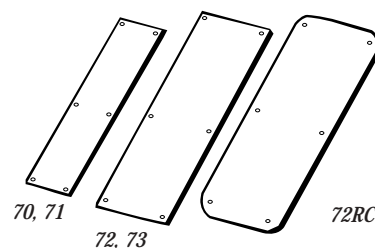

90 Kickplate— .050 Metal. Brass finish (605), or Stainless finish (630).

92 Kickplate— Plastic. Available in all sizes on a special order basis.

How to Order: Height x Width x Finish

MOP PLATE

Used on doors subject to marring or damage during cleaning operations.

ARMOR PLATE

Used on doors subject to marring or damage from carts trucks, etc.

KICK PLATE

Used on doors subject to marring or damage from foot traffic.

NOTE: We can offer assistance in specifying measurements for custom sizes of Kick, Mop and Armor plates including indications of cut-out locations, etc.

NUMBER	DIMENSIONS
70	3-1/2" x 15"
71	4" x 16"
72	6" x 16"
73	8" x 16"

DON-JO MANUFACTURING, INC.

Plates and Signage

Pull Plates

- Finishes—605, 606, 612, 613, 628, 629, 630

Shelf Pack—1.

For 2-1/2" clearance add prefix "H".

First two digits indicate plate size, second two digits indicate pull style.

NUMBER	CTC	PULL	PULL DIMENSIONS (L X H X CLR.)	PLATE DIMENSIONS
7010*	5-1/2"	—	—	3-1/2" x 15"
7011	5-1/2"	5/8"	6-1/8" x 2" x 1-3/8"	3-1/2" x 15"
7014	5-1/2"	3/4"	6-1/4" x 2-1/4" x 1-1/2"	3-1/2" x 15"
7015	6"	3/4"	6-3/4" x 2-1/4" x 1-1/2"	3-1/2" x 15"
7016	8"	3/4"	8-3/4" x 2-1/4" x 1-1/2"	3-1/2" x 15"
7030	6"	3/8" x 1-1/4"	6-3/8" x 2" x 1-5/8"	3-1/2" x 15"
7031	8"	3/8" x 1-1/4"	8-3/4" x 2" x 1-5/8"	3-1/2" x 15"
7110*	5-1/2"	—	—	4" x 16"
7111	5-1/2"	5/8"	6-1/8" x 2" x 1-3/8"	4" x 16"
7114	5-1/2"	3/4"	6-1/4" x 2-1/4" x 1-1/2"	4" x 16"
7115	6"	3/4"	6-3/4" x 2-1/4" x 1-1/2"	4" x 16"
7116	8"	3/4"	8-3/4" x 2-1/4" x 1-1/2"	4" x 16"
7130	6"	3/8" x 1-1/4"	6-3/8" x 2" x 1-5/8"	4" x 16"
7131	8"	3/8" x 1-1/4"	8-3/4" x 2" x 1-5/8"	4" x 16"
7210*	5-1/2"	—	—	6" x 16"
7310*	5-1/2"	—	—	8" x 16"