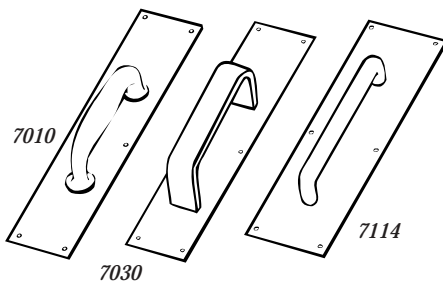

NUMBER	DIMENSIONS
70	3-1/2" x 15"
71	4" x 16"
72	6" x 16"
73	8" x 16"

DON-JO MANUFACTURING, INC.

Plates and Signage

Pull Plates

- Finishes—605, 606, 612, 613, 628, 629, 630

Shelf Pack—1.

For 2-1/2" clearance add prefix "H".

First two digits indicate plate size, second two digits indicate pull style.

NUMBER	CTC	PULL	PULL DIMENSIONS (L X H X CLR.)	PLATE DIMENSIONS
7010*	5-1/2"	—	—	3-1/2" x 15"
7011	5-1/2"	5/8"	6-1/8" x 2" x 1-3/8"	3-1/2" x 15"
7014	5-1/2"	3/4"	6-1/4" x 2-1/4" x 1-1/2"	3-1/2" x 15"
7015	6"	3/4"	6-3/4" x 2-1/4" x 1-1/2"	3-1/2" x 15"
7016	8"	3/4"	8-3/4" x 2-1/4" x 1-1/2"	3-1/2" x 15"
7030	6"	3/8" x 1-1/4"	6-3/8" x 2" x 1-5/8"	3-1/2" x 15"
7031	8"	3/8" x 1-1/4"	8-3/4" x 2" x 1-5/8"	3-1/2" x 15"
7110*	5-1/2"	—	—	4" x 16"
7111	5-1/2"	5/8"	6-1/8" x 2" x 1-3/8"	4" x 16"
7114	5-1/2"	3/4"	6-1/4" x 2-1/4" x 1-1/2"	4" x 16"
7115	6"	3/4"	6-3/4" x 2-1/4" x 1-1/2"	4" x 16"
7116	8"	3/4"	8-3/4" x 2-1/4" x 1-1/2"	4" x 16"
7130	6"	3/8" x 1-1/4"	6-3/8" x 2" x 1-5/8"	4" x 16"
7131	8"	3/8" x 1-1/4"	8-3/4" x 2" x 1-5/8"	4" x 16"
7210*	5-1/2"	—	—	6" x 16"
7310*	5-1/2"	—	—	8" x 16"