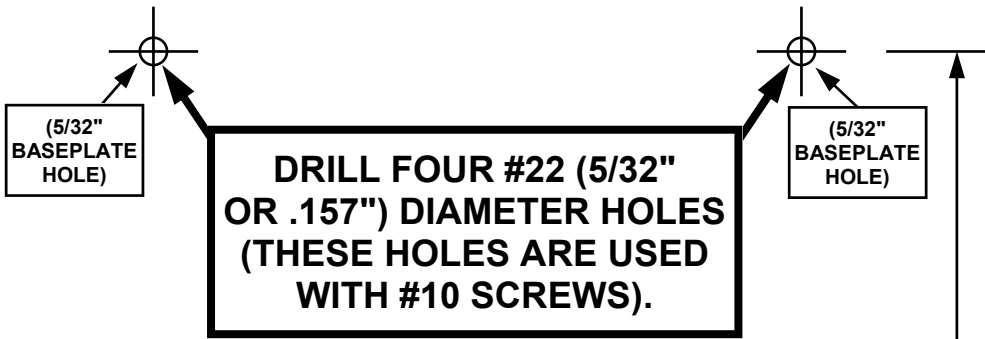

# IMPORTANT

Templates must be printed without size modifications and verified for dimensional accuracy.

- Before printing, select the printing options necessary to ensure that copies are produced without size adjustments.
- After printing, measure the dimensions indicated on the template to ensure correct scale.

**NOTE: IF INSTALLING A MODEL 707 OUTSIDE DOOR PULL. THE MODEL 707 MUST BE FULLY INSTALLED BEFORE MOUNTING THE MODEL 250 / 260 / 700 / 710 LOCK. FOR NEW INSTALLATIONS, YOU MAY USE THE MODEL 707 TEMPLATE IN PLACE OF THIS TEMPLATE.**

AFTER PRINTING, VERIFY THE DIMENSIONS OF THIS BOX ARE 2.000 X 2.000 INCHES ± 0.010.

**DRILL 1 1/4" THROUGH-HOLE FOR OUTSIDE RIM CYLINDER (ALARM LOCK CER-KD ALARM LOCK CER-12345) CUT TAIL PIECE TO PROJECT 3/8" INSIDE DOOR**