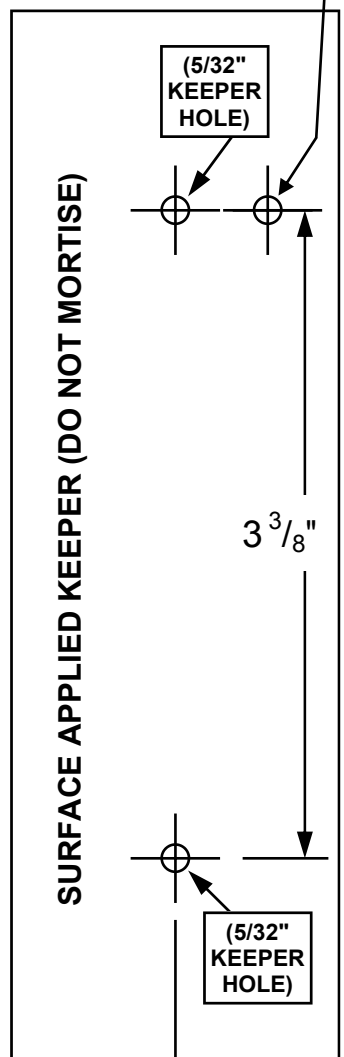

**NOTE: IF INSTALLING A MODEL 707 OUTSIDE DOOR PULL. THE MODEL 707 MUST BE FULLY INSTALLED BEFORE MOUNTING THE MODEL 250 / 260 / 700 / 710 LOCK. FOR NEW INSTALLATIONS, YOU MAY USE THE MODEL 707 TEMPLATE IN PLACE OF THIS TEMPLATE.**

**FOR HOLDING SCREW. DO NOT DRILL UNTIL INSTALLATION IS COMPLETE AND ALL ADJUSTMENTS MADE, THEN DRILL & USE THIRD SCREW PROVIDED.**

**IMPORTANT**

ALWAYS SELECT PRINTING OPTIONS TO ENSURE THAT COPIES OF TEMPLATES ARE PRODUCED **WITHOUT** SIZE ADJUSTMENTS.

AFTER PRINTING, VERIFY THE DIMENSIONS OF THIS BOX ARE 2.000 X 2.000 INCHES ± 0.010.

**DRILL 1 1/4" THROUGH-HOLE FOR OUTSIDE RIM CYLINDER (ALARM LOCK CER-KD ALARM LOCK CER-12345) CUT TAIL PIECE TO PROJECT 3/8" INSIDE DOOR**

(CENTER LINE OF LOCK BASEPLATE TO BE 38" ABOVE FINISHED FLOOR)

**FOLD 90 DEGREES ON DOTTED LINE. AFFIX TO DOOR JAMB AND TO CLOSED DOOR**

345 Bayview Avenue, Amityville, New York 11701  
 For Sales and Repairs 1-800-ALA-LOCK For Technical Service 1-800-645-9440  
 (Note: Technical Service is for locksmiths and alarm professionals only)  
 Publicly traded on NASDAQ Symbol: NSSC