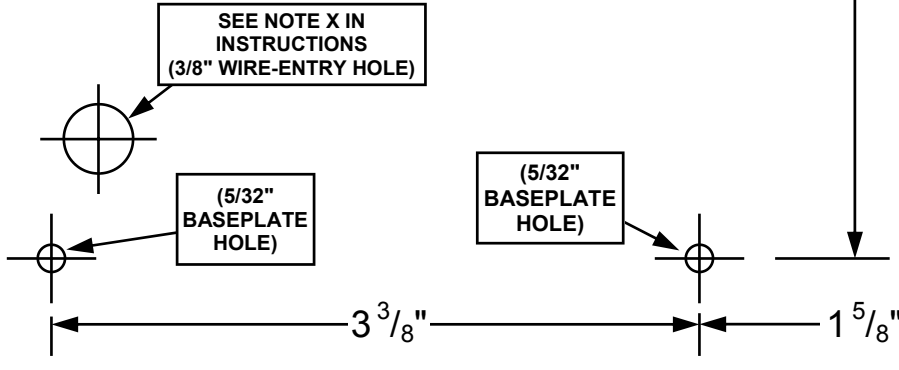

345 Bayview Avenue, Amityville, New York 11701
For Sales and Repairs 1-800-ALA-LOCK For Technical Service 1-800-645-9440
(Note: Technical Service is for locksmiths and alarm professionals only)
Publicly traded on NASDAQ Symbol: NSSC

**SINGLE DOOR
TEMPLATE**

P5026B 2/09
© ALARM LOCK 2009