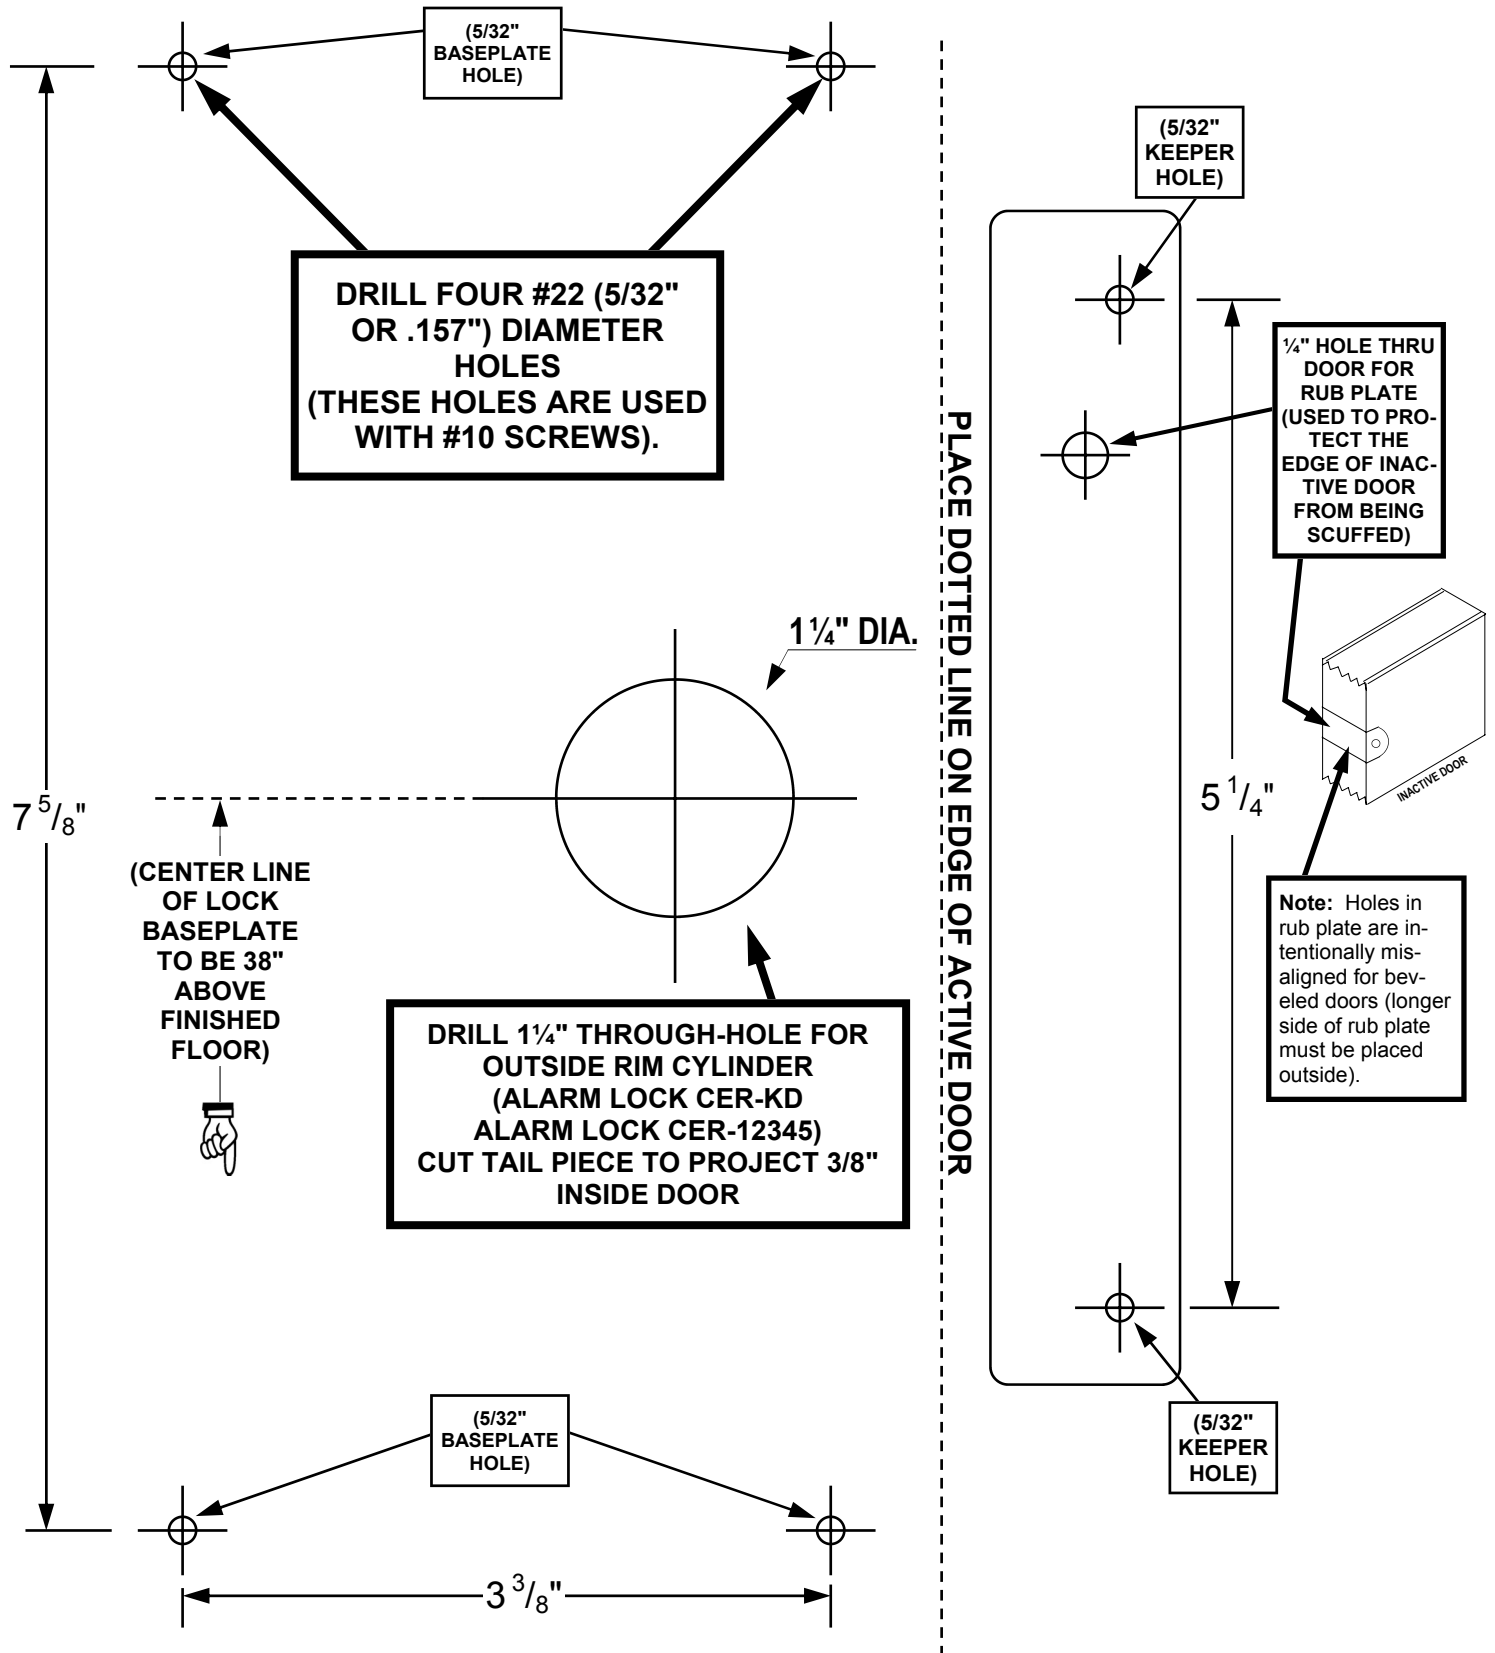

AFTER PRINTING, VERIFY THE DIMENSIONS OF THIS BOX ARE 2.000 X 2.000 INCHES ± 0.010.

**DRILL 1 1/4" THROUGH-HOLE FOR OUTSIDE RIM CYLINDER (ALARM LOCK CER-KD ALARM LOCK CER-12345) CUT TAIL PIECE TO PROJECT 3/8" INSIDE DOOR**

(CENTER LINE OF LOCK BASEPLATE TO BE 38" ABOVE FINISHED FLOOR)

**FOLD 90 DEGREES ON DOTTED LINE. AFFIX TO DOOR JAMB AND TO CLOSED DOOR**

345 Bayview Avenue, Amityville, New York 11701  
 For Sales and Repairs 1-800-ALA-LOCK For Technical Service 1-800-645-9440  
 (Note: Technical Service is for locksmiths and alarm professionals only)  
 Publicly traded on NASDAQ Symbol: NSSC

**SINGLE DOOR  
 TEMPLATE**

**P5026B 2/09**  
 © ALARM LOCK 2009

**NOTE: IF INSTALLING A MODEL 707 OUTSIDE DOOR PULL. THE MODEL 707 MUST BE FULLY INSTALLED BEFORE MOUNTING THE MODEL 250 / 260 / 700 / 710 LOCK. FOR NEW INSTALLATIONS, YOU MAY USE THE MODEL 707 TEMPLATE IN PLACE OF THIS TEMPLATE.**